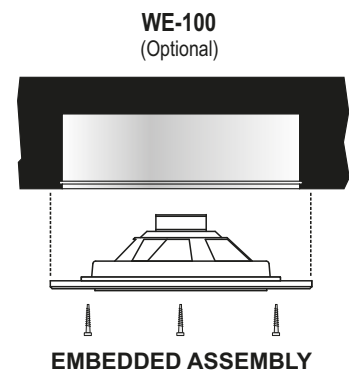

EQUIPOS Y SISTEMAS MEGAFONÍA/INTERCOM • PUBLIC ADDRESS SYSTEMS
UNIÓN DESARROLLOS ELECTRÓNICOS

Tel.: +34 934 772 854 / +34 609 914 787 • ude@udeaudio.com • BARCELONA - SPAIN

www.udeaudio.com

rev.1 | 610.036a | 1 / 1