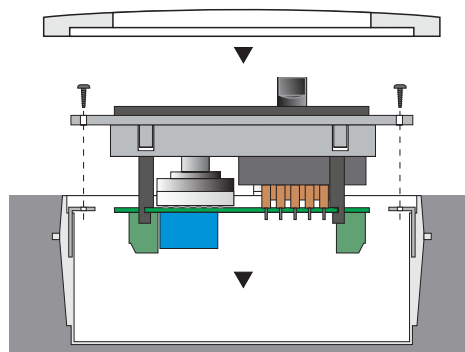

Flush-mounted installation

INCLUDED ACCESSORIES

- Trim for flush mounting (white)
- Universal box for flush mounting.

OPTIONAL ACCESSORIES

- Surface mounting base. Ref. UDE 800.079

EQUIPOS Y SISTEMAS MEGAFONÍA / INTERCOM • PUBLIC ADDRESS SYSTEMS

UNIÓN DESARROLLOS ELECTRÓNICOS

Tel.: +34 934 772 854 / +34 609 914 787 • ude@udeaudio.com • BARCELONA - SPAIN

www.udeaudio.com

rev.0 | 610.740a | 1 / 1