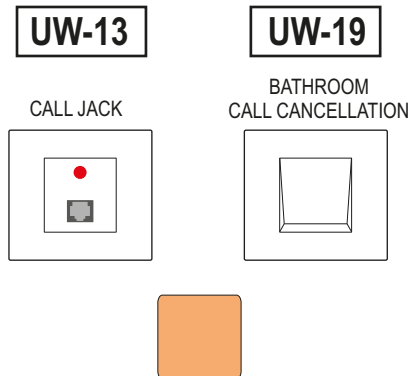

# MOUNTING ACCESSORIES

UW-82 / UW-84 / UW-90 / UW-92 / UW-94  
UW-70 / UW-72 / UW-74

	<b>UW-90</b> FLUSH MOUNTED BACK BOX FOR SOLID WALL	<b>UW-70</b> FLUSH MOUNTED BACK BOX FOR CAVITY WALL
<b>UDE</b> Suggestion brand	<b>UW-90</b> LEGRAND / BTICINO	<b>UW-70</b> LEGRAND / BTICINO
<b>LEGRAND / BTICINO</b>	506L	PB 506
<b>GEWISS</b>	GW 24 236	GW 24 246

	<b>UW-84</b> SURFACE BACK BOX	<b>UW-94</b> FLUSH MOUNTED BACK BOX FOR SOLID WALL	<b>UW-74</b> FLUSH MOUNTED BACK BOX FOR CAVITY WALL
<b>UDE</b> Suggestion brand	<b>UW-84</b> LEGRAND / BTICINO	<b>UW-94</b> LEGRAND / BTICINO	<b>UW-74</b> LEGRAND / BTICINO
<b>LEGRAND / BTICINO</b>	503 BI	503E	PB 503N
<b>GEWISS</b>		GW 24 204	GW 24 207

	<b>UW-82</b> SURFACE BACK BOX	<b>UW-92</b> FLUSH MOUNTED BACK BOX FOR SOLID WALL	<b>UW-72</b> FLUSH MOUNTED BACK BOX FOR CAVITY WALL
<b>UDE</b> Suggestion brand	<b>UW-82</b> LEGRAND / BTICINO	<b>UW-92</b> LEGRAND / BTICINO	<b>UW-72</b> LEGRAND / BTICINO
<b>LEGRAND / BTICINO</b>	502 BI	UNIVERSAL SQUARE FLUSH-MOUNTED BOX Distance between screws: 60 mm.	UNIVERSAL ROUND FLUSH-MOUNTED BOX