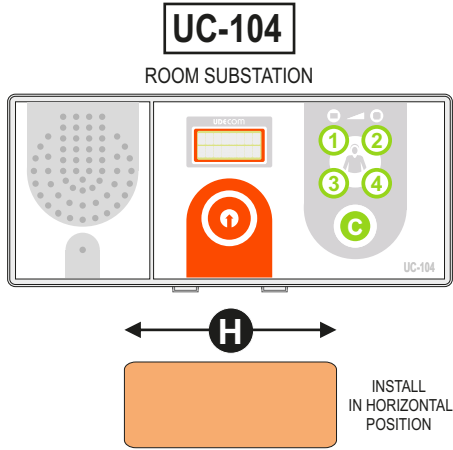

MOUNTING ACCESSORIES

UW-82 / UW-84 / UW-90 / UW-92 / UW-94
UW-70 / UW-72 / UW-74

	UW-90 FLUSH MOUNTED BACK BOX FOR SOLID WALL	UW-70 FLUSH MOUNTED BACK BOX FOR CAVITY WALL
UDE Suggestion brand	UW-90 LEGRAND / BTICINO	UW-70 LEGRAND / BTICINO
LEGRAND / BTICINO	506L	PB 506
GEWISS	GW 24 236	GW 24 246