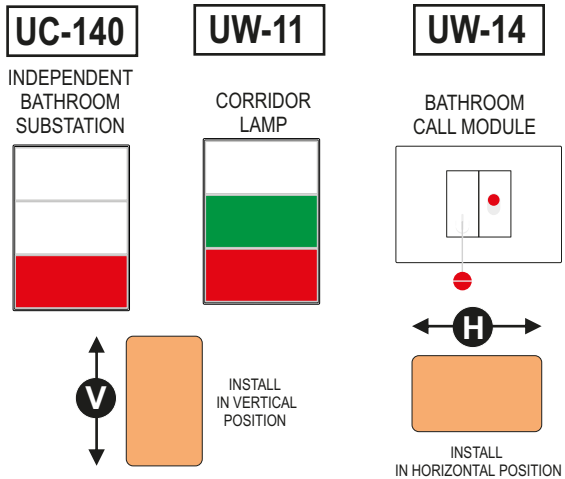

# MOUNTING ACCESSORIES

UW-82 / UW-84 / UW-90 / UW-92 / UW-94  
UW-70 / UW-72 / UW-74

	<b>UW-90</b> FLUSH MOUNTED BACK BOX FOR SOLID WALL	<b>UW-70</b> FLUSH MOUNTED BACK BOX FOR CAVITY WALL
<b>UDE</b> Suggestion brand	<b>UW-90</b> LEGRAND / BTICINO	<b>UW-70</b> LEGRAND / BTICINO
<b>LEGRAND / BTICINO</b>	506L	PB 506
<b>GEWISS</b>	GW 24 236	GW 24 246

	<b>UW-82</b> SURFACE BACK BOX	<b>UW-92</b> FLUSH MOUNTED BACK BOX FOR SOLID WALL	<b>UW-72</b> FLUSH MOUNTED BACK BOX FOR CAVITY WALL
<b>UDE</b> Suggestion brand	<b>UW-82</b> LEGRAND / BTICINO	<b>UW-92</b> LEGRAND / BTICINO	<b>UW-72</b> LEGRAND / BTICINO
<b>LEGRAND / BTICINO</b>	502 BI	UNIVERSAL SQUARE FLUSH-MOUNTED BOX Distance between screws: 60 mm.	UNIVERSAL ROUND FLUSH-MOUNTED BOX