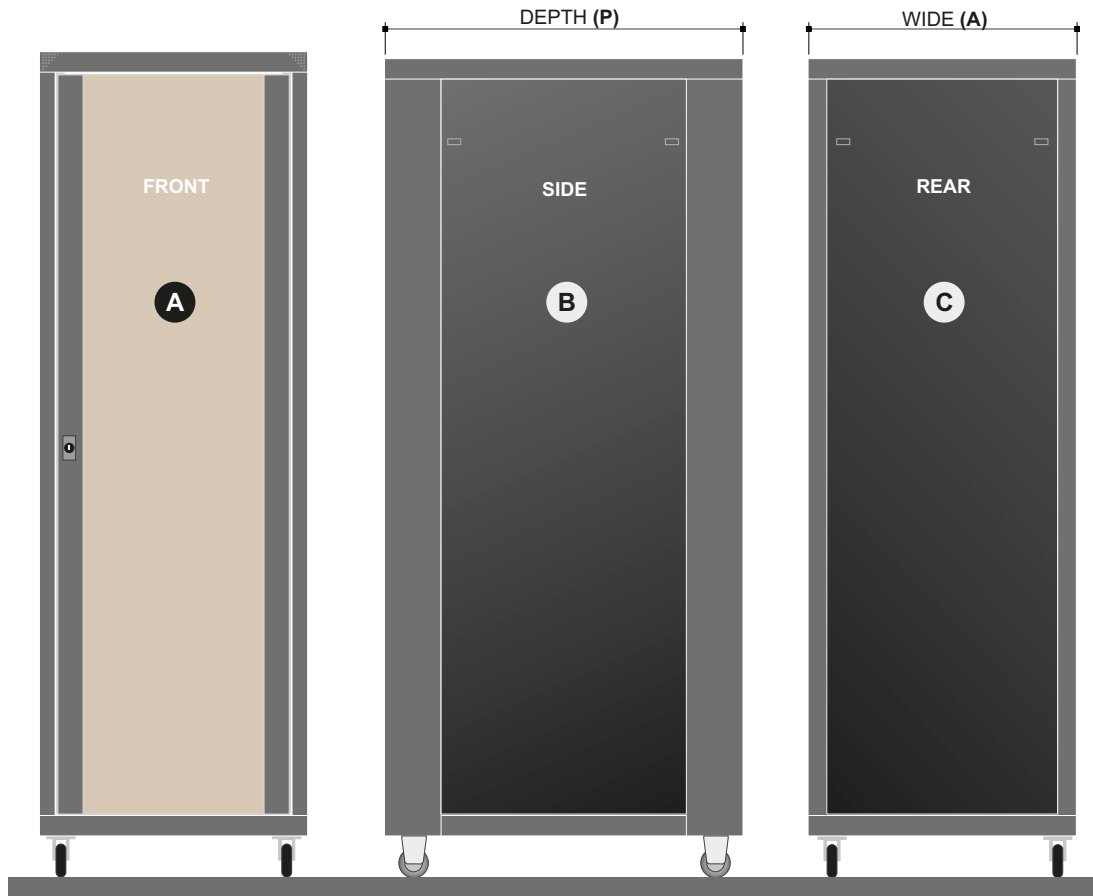

# Racks 19"

Depth 800mm

- A** SECURITY CRYSTAL FRONT DOOR WITH LOCK INCLUDED
- B** REMOVABLE STEEL SIDE PANELS
- C** REMOVABLE STEEL REAR PANEL

Ref. UDE	Nº . Units	H (mm)	A (mm)	P (mm)
RK8-18S	18 U	945	600	800
RK8-22S	22 U	1166	600	800
RK8-27S	27 U	1388	600	800
RK8-32S	32 U	1610	600	800
RK8-42S	42 U	2055	600	800

### MOUNTED Rack: Consult with UDE

Fully wired, tagged and checked.

Supplied with safety packaging and CD with wiring scheme. Includes all necessary accessories for assembly.

EQUIPOS Y SISTEMAS MEGAFONÍA/ INTERCOM • PUBLIC ADDRESS SYSTEMS