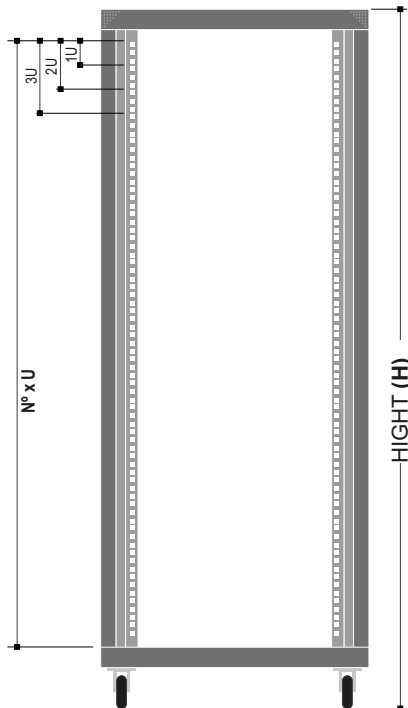

# Racks 19"

Depth 800mm

- A** SECURITY CRYSTAL FRONT DOOR WITH LOCK INCLUDED
- B** REMOVABLE STEEL SIDE PANELS
- C** REMOVABLE STEEL REAR PANEL

Ref. UDE	Nº . Units	H (mm)	A (mm)	P (mm)
RK8-18S	18 U	945	600	800
RK8-22S	22 U	1166	600	800
RK8-27S	27 U	1388	600	800
RK8-32S	32 U	1610	600	800
RK8-42S	42 U	2055	600	800

### MOUNTED Rack: Consult with UDE

Fully wired, tagged and checked.

Supplied with safety packaging and CD with wiring scheme. Includes all necessary accessories for assembly.

EQUIPOS Y SISTEMAS MEGAFONÍA/ INTERCOM • PUBLIC ADDRESS SYSTEMS